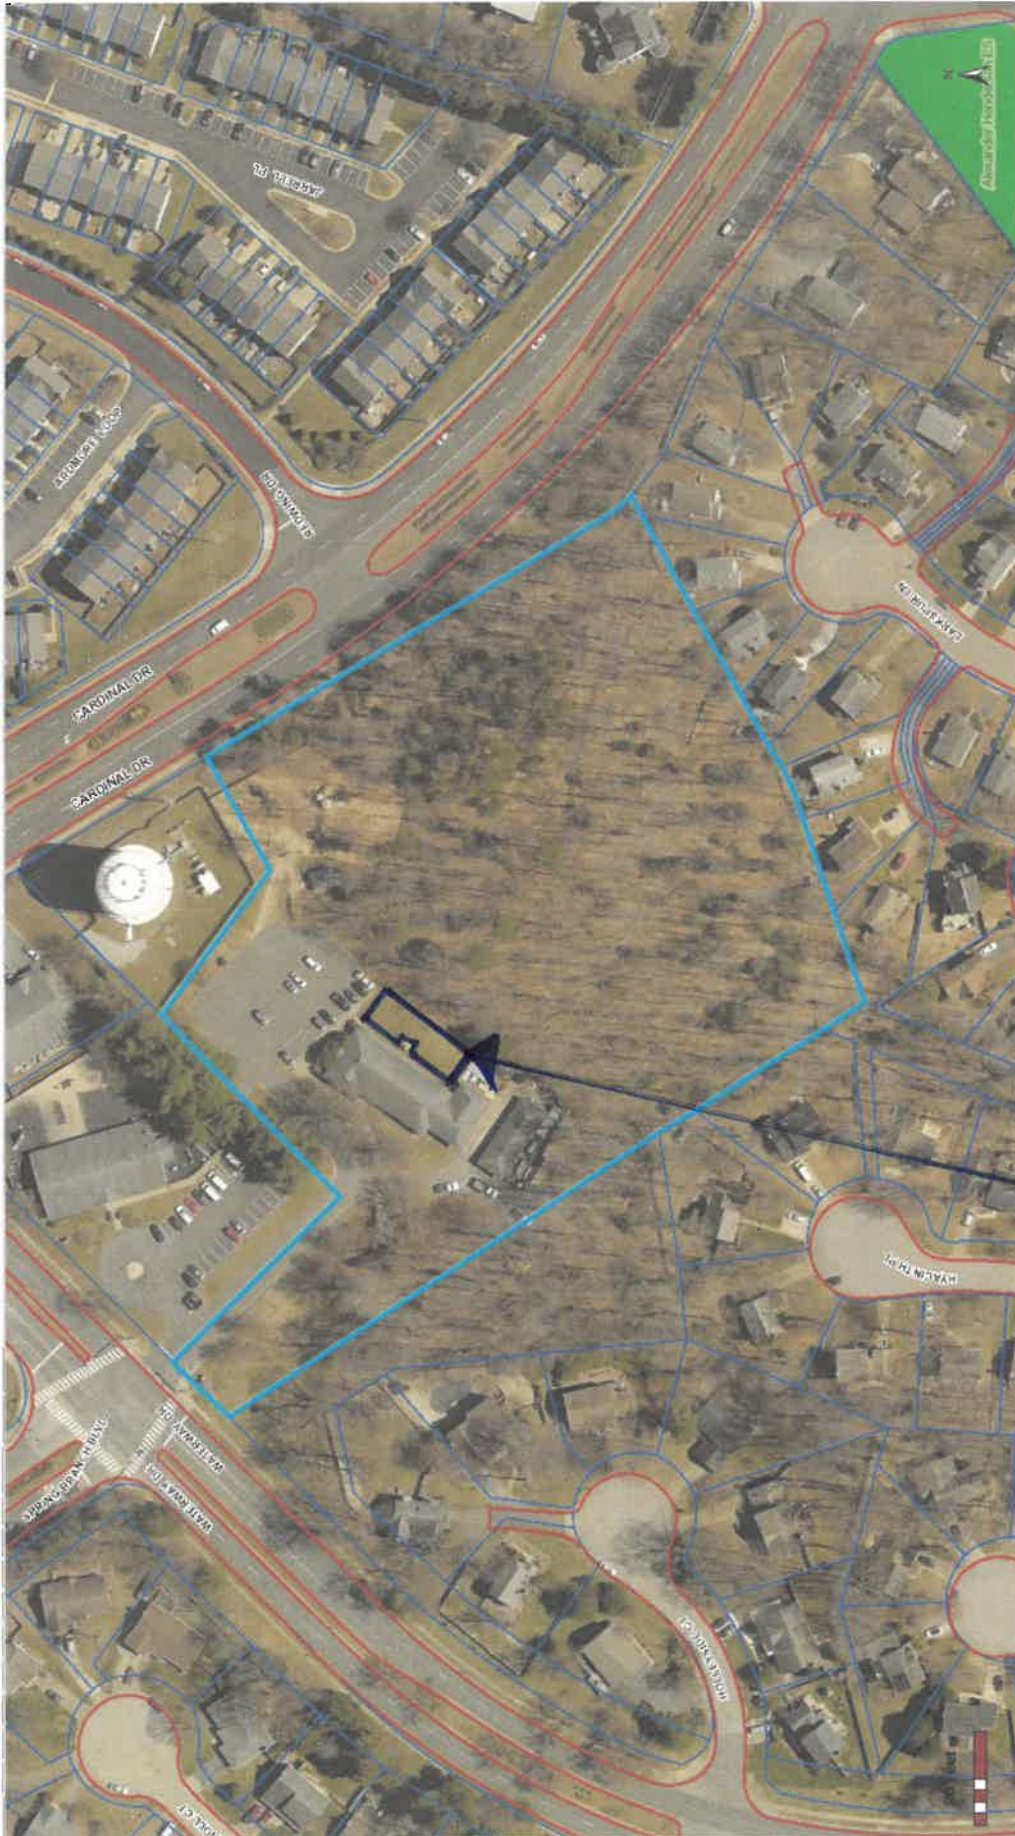

3561 Waterway Drive, Dumfries, VA 22025

Dog Park Location
36'x92'